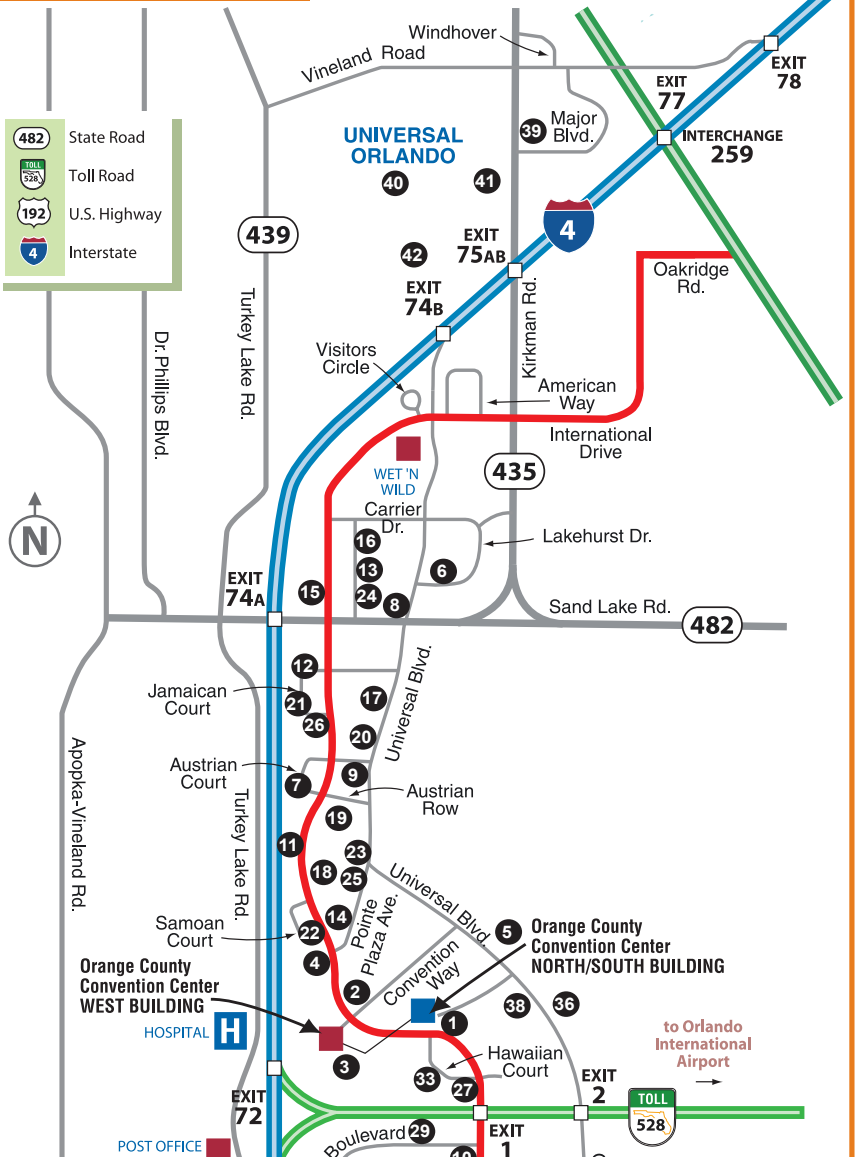

South of Convention Center (0.5-2 miles)

27. Days Inn Convention Ctr.
28. Fairfield Inn & Suites Orlando SeaWorld
29. Hawthorn Suites Orlando
30. Hilton Garden Inn SeaWorld
31. Hilton Grand Vacations Club SeaWorld
32. Hilton Grand Vacations Club I-Drive
33. Red Roof Inn
34. Renaissance Orlando SeaWorld
35. Residence Inn SeaWorld
36. Rosen Shingle Creek Resort
37. Springhill Suites Orlando SeaWorld
38. Vista Cay Resort by Millenium

Universal Studios (2.5-4 miles)

39. Doubletree Universal
40. Universal's Hard Rock
41. Universal's Portofino Bay
42. Universal's Royal Pacific

Disney/Lake Buena Vista (4-6 miles)

43. Buena Vista Suites
44. Caribe Royale
45. Courtyard Marriott at Marriott Village
46. Fairfield Inn & Suites at Marriott Village
47. Hampton Inn LBV
48. Hawthorn Suites LVB
49. Hilton Bonnet Creek

International Drive

50. Hilton Garden Inn Lake Buena Vista
51. Hilton in the Walt Disney World Resort
52. Holiday Inn in the Walt Disney World Resort
53. Hyatt Regency Grand Cypress
54. Orlando World Center Marriott
55. Parc Soleil by Hilton Grand Vacations Club
56. Regal Sun Resort
57. Residence Inn by Marriott Lake Buena Vista
58. Royal Plaza in the Walt Disney World Resort
59. Springhill Suites at Marriott Village

Map courtesy of Orlando/Orange County Convention & Visitors Bureau, Inc.